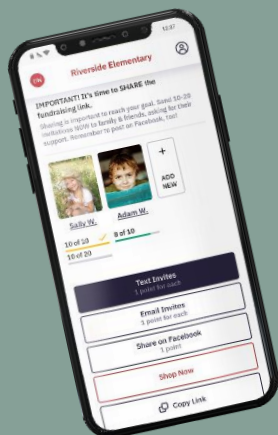

CARRIE WEEDON EARLY EDUCATION CENTER

REGISTER. SHARE. SHOP. SUPPORT OUR FUNDRAISER

Shop online today to help our important cause.
From birthdays to weddings to hostess gifts and more,
our online store has something for every occasion – even if it's just for you!

Our Organization ID:

24383

#1 REGISTER

Register participant at www.registercw.com to access our handy invitation tools in the Participant Portal. Very important!

#2 SHARE

Invite friends and family to support! SHARE a link to the sale using the **TEXT & EMAIL** invitation tools. Don't forget to share on **SOCIAL MEDIA**, too!