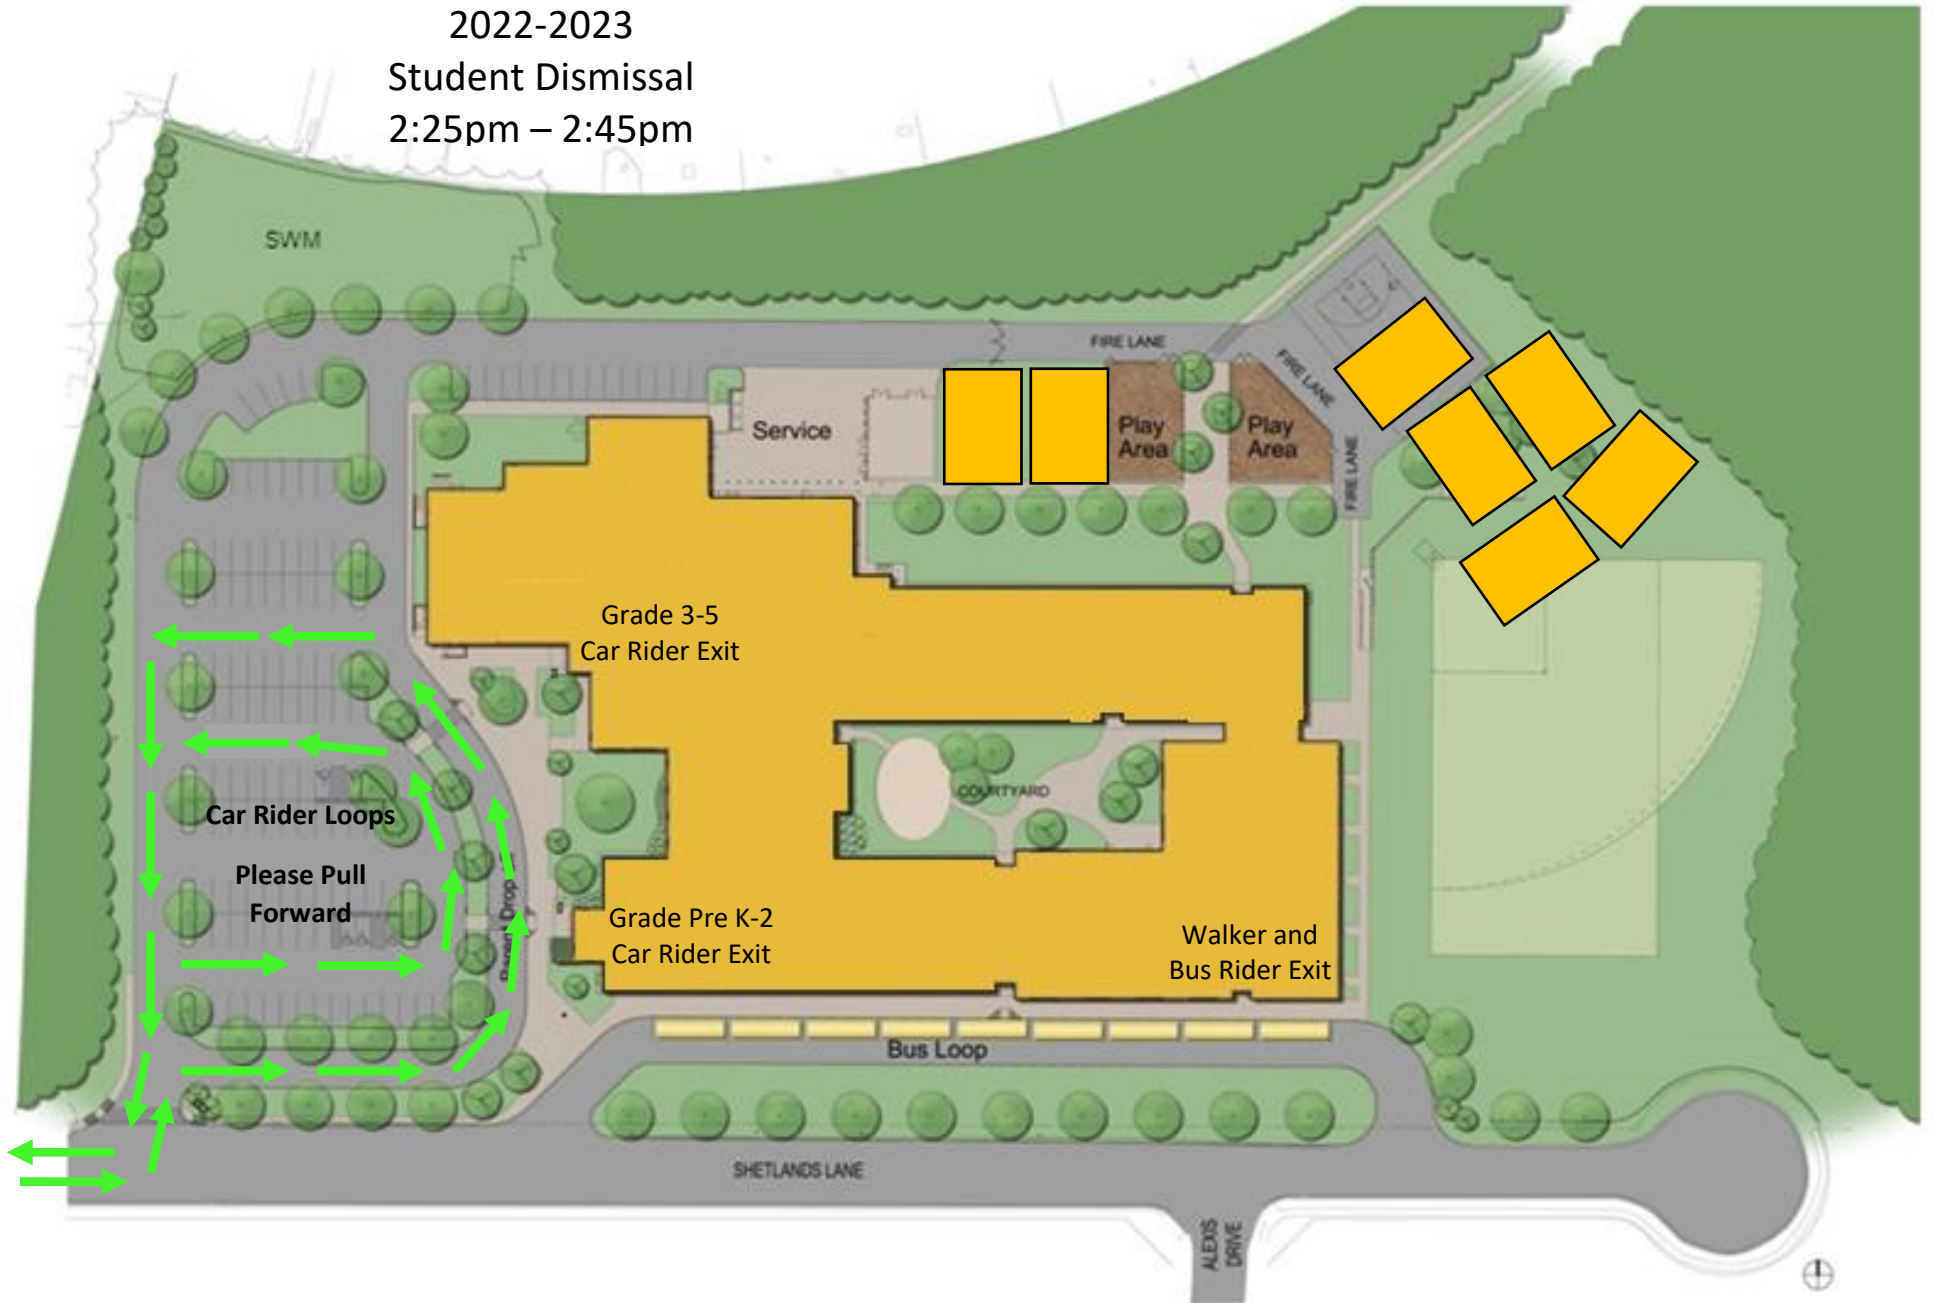

# Southgate Elementary

2022-2023

Student Dismissal

2:25pm – 2:45pm

Southgate Elementary School

ANNE ARUNDEL COUNTY PUBLIC SCHOOLS