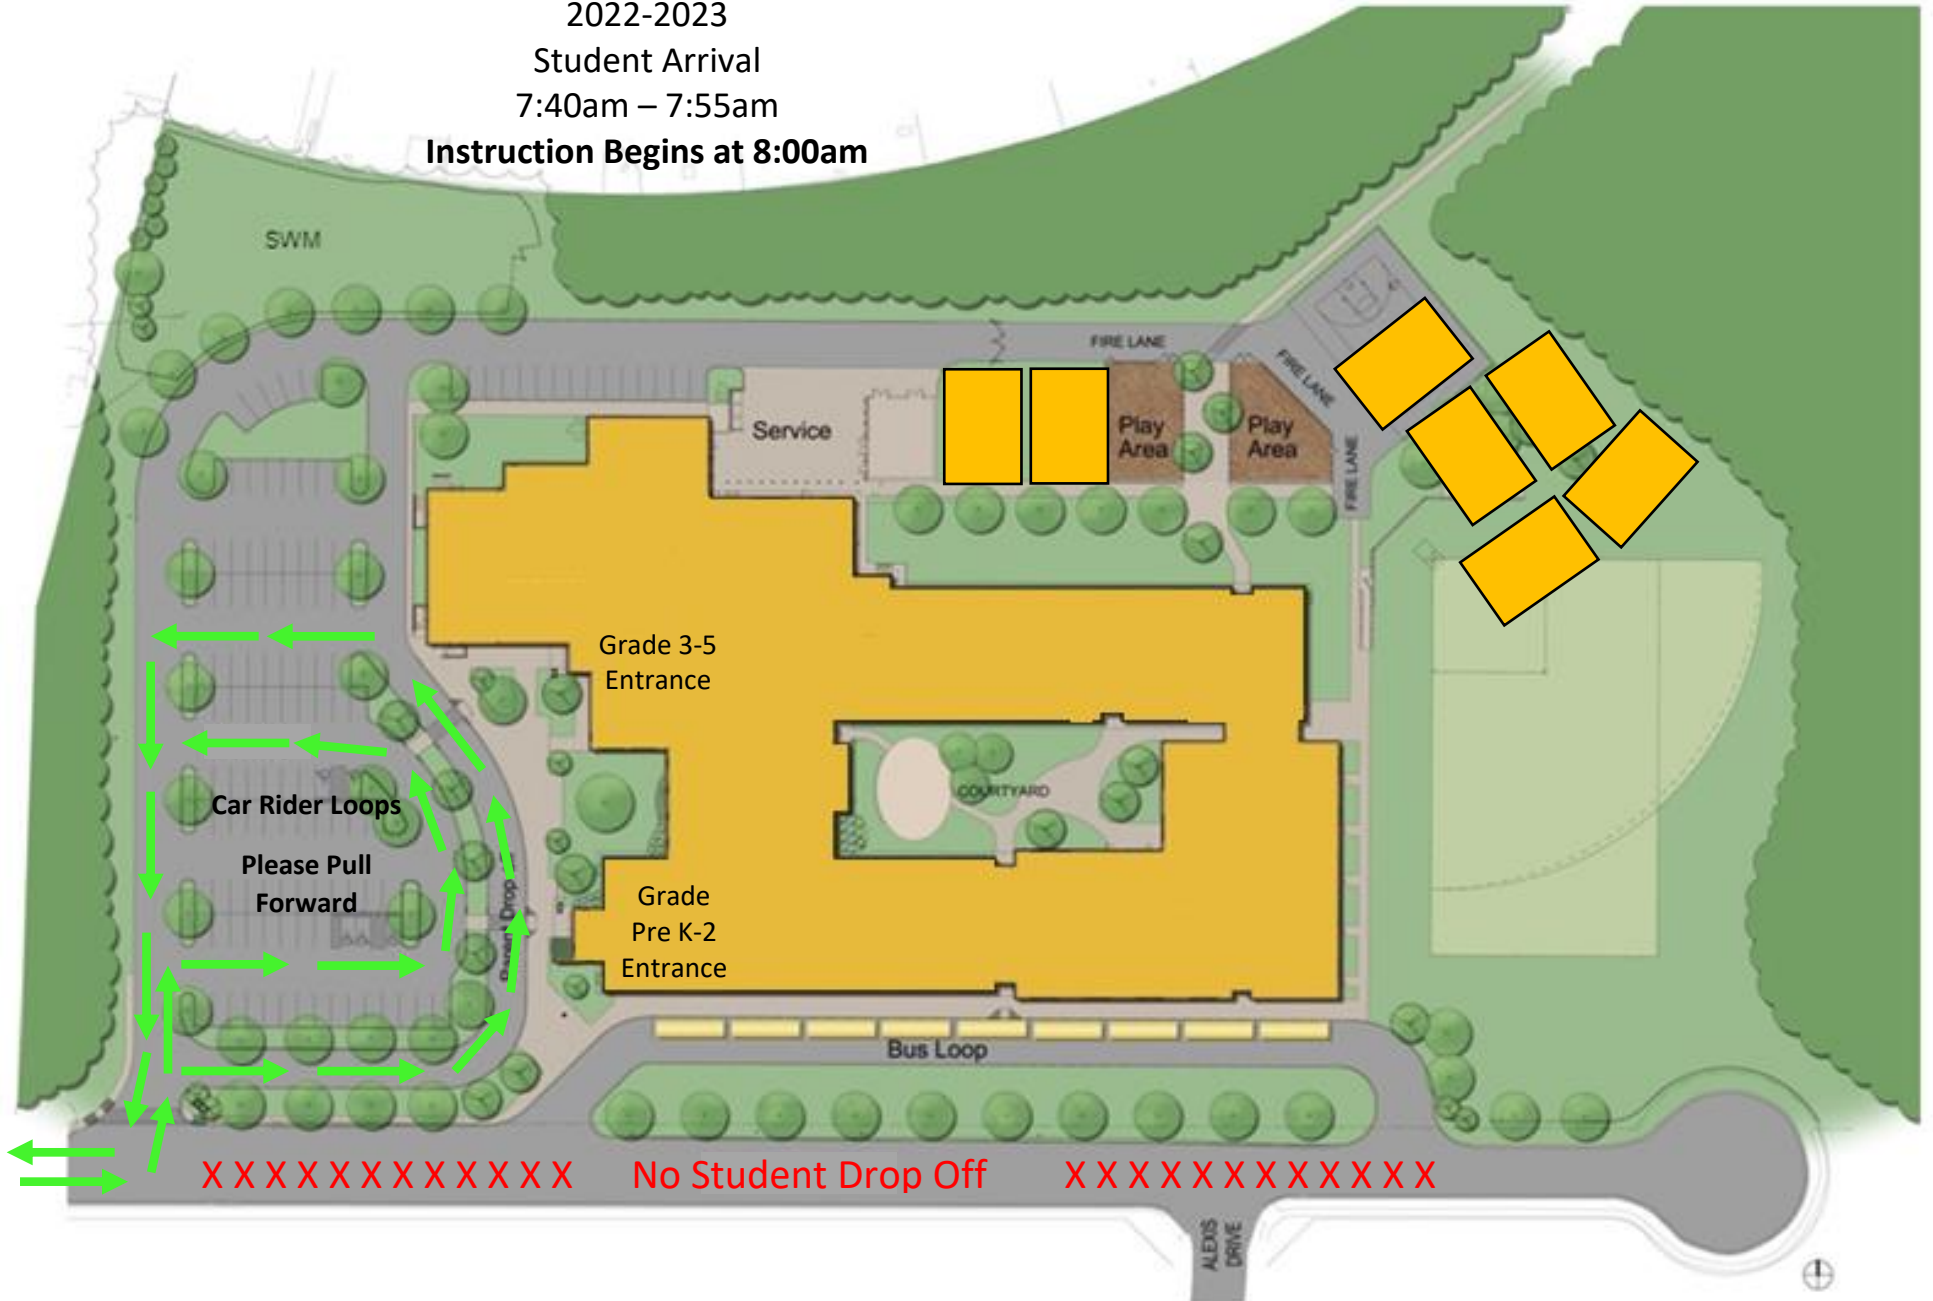

Southgate Elementary

2022-2023

Student Arrival

7:40am – 7:55am

Instruction Begins at 8:00am

Southgate Elementary School

ANNE ARUNDEL COUNTY PUBLIC SCHOOLS